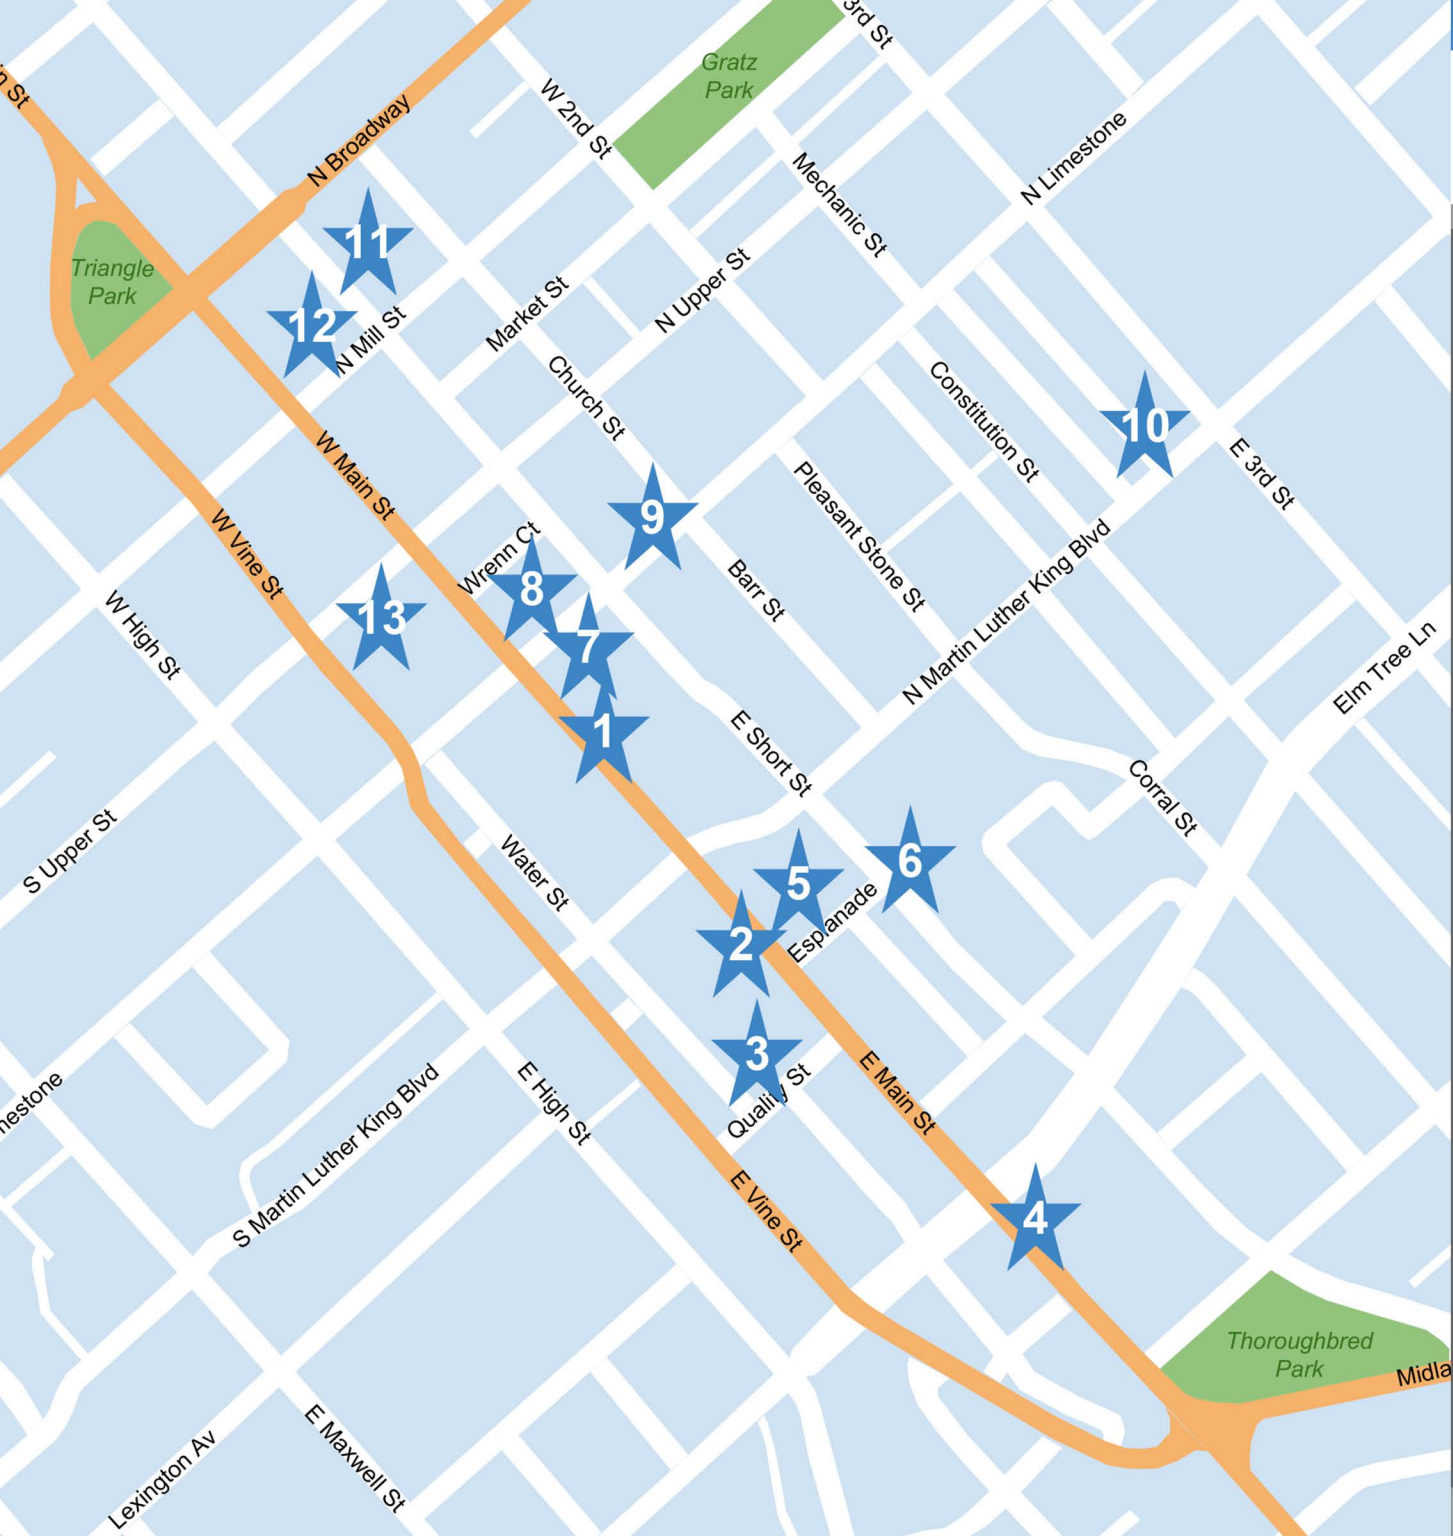

LGBTQ HISTORY WALKING TOUR GUIDE MAP

- 1** Lexington Public Library
140 E. Main Street
- 2** The Bar Complex
224 East Main Street
- 3** The Wall
Quality and Water Streets
- 4** Café LMNOP
224 East Main Street
- 5** The Esplanade
Esplanade Alley
- 6** Brezing's
234 East Short Street
- 7** Courthouse Plaza
120 North Limestone Street
- 8** Crossings
121 North Limestone Street
- 9** A la Lucie
159 North Limestone Street
- 10** AVOL Office
263 North Limestone Street
- 11** Drake Hotel Tap Room
321 West Short Street
- 12** The Bungalow
121 North Mill Street
- 13** Mia's
120 South Upper Street